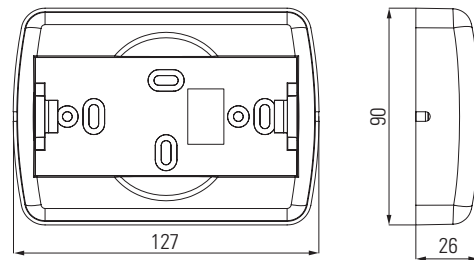

Termec - Room thermostat

Dimensions

Wiring diagram

3 contacts

3 contacts + pilot lamp

3 contacts + pilot lamp + independent switch

3 contacts + pilot lamp + on/off switch

2 contacts + pilot lamp + summer/winter/off switch

E.g.: mixer valve with limit switch

Emmeti Climatic Regulator - For mixing units

Controller

Wall plug

Converter

Transformer

Temperature probe

Socket in steel for immersion type water sensor

Dew sensor

Probe-holder