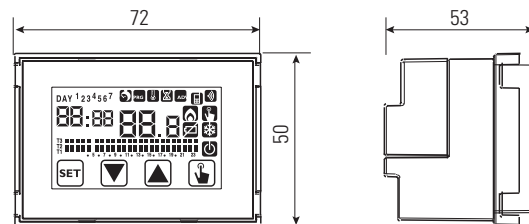

### Dimensions

## Recessed touch-screen chronothermostat

Dimensions (mm) 230 V model

Dimensions (mm) battery model

## Dimensions