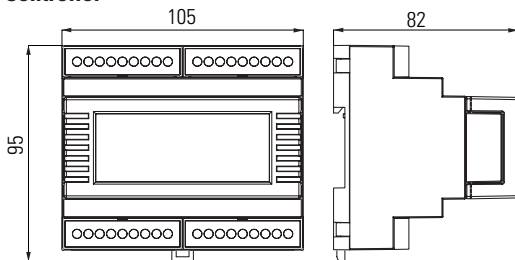

Emmeti Climatic Regulator - For mixing units

Controller