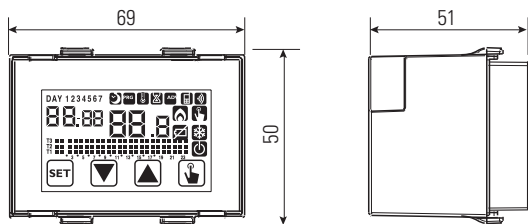

### Dimensions

## Recessed touch-screen chronothermostat

Dimensions (mm) 230 V model

Dimensions (mm) battery model

## Dimensions