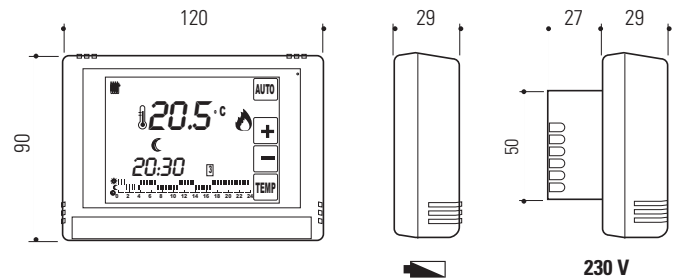

### Dimensions

## Recessed touch-screen chronothermostat

Dimensions (mm) 230 V model

Dimensions (mm) battery model

## Dimensions