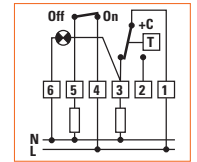

## Dimensions

## Wiring diagram

3 contacts

3 contacts + pilot lamp

3 contacts + pilot lamp + independent switch

3 contacts + pilot lamp + on/off switch

2 contacts + pilot lamp + summer/winter/off switch

E.g.: mixer valve with limit switch