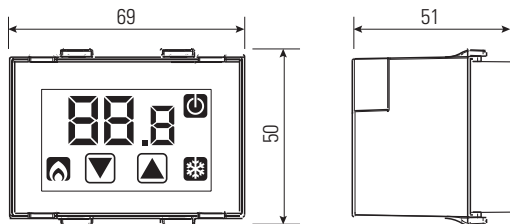

### Dimensions

## Recessed touch-screen chronothermostat

Dimensions (mm) 230 V model

Dimensions (mm) battery model

## Recessed touch-screen thermostat

Dimensions (mm) 230 V model

Dimensions (mm) battery model

## Dimensions