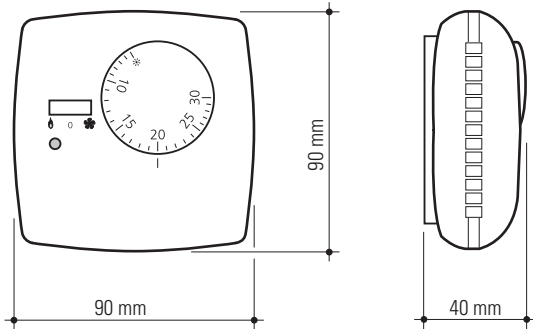

### Dimensions

## Recessed touch-screen chronothermostat

Dimensions (mm) 230 V model

Dimensions (mm) battery model

## Recessed touch-screen thermostat

Dimensions (mm) 230 V model

Dimensions (mm) battery model

## Dimensions