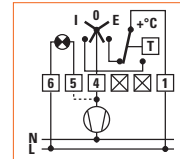

## Dimensions

## Wiring diagram

3 contacts

3 contacts + pilot lamp

3 contacts + pilot lamp + independent switch

3 contacts + pilot lamp + on/off switch

2 contacts + pilot lamp + summer/winter/off switch

E.g.: mixer valve with limit switch