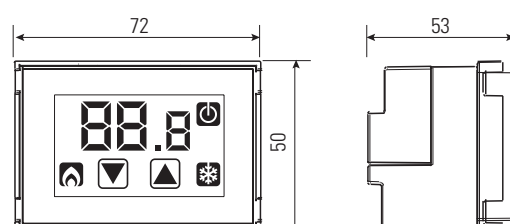

### Dimensions

## Recessed touch-screen chronothermostat

Dimensions (mm) 230 V model

Dimensions (mm) battery model

## Recessed touch-screen thermostat

Dimensions (mm) 230 V model

Dimensions (mm) battery model

## Dimensions