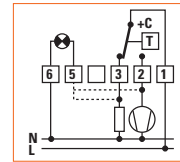

## Dimensions

## Wiring diagram

3 contacts

3 contacts + pilot lamp

3 contacts + pilot lamp + independent switch

3 contacts + pilot lamp + on/off switch

2 contacts + pilot lamp + summer/winter/off switch

E.g.: mixer valve with limit switch