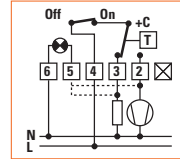

## Dimensions

## Wiring diagram

3 contacts

3 contacts + pilot lamp

3 contacts + pilot lamp + independent switch

3 contacts + pilot lamp + on/off switch

2 contacts + pilot lamp + summer/winter/off switch

E.g.: mixer valve with limit switch